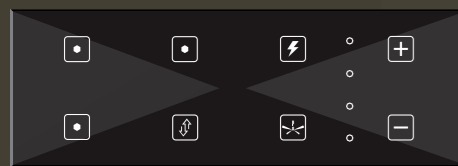

6 MODULE

C6SR
5 ONE WAY SWITCH + 1 TWO WAY SWITCH
MRP. ₹ 200