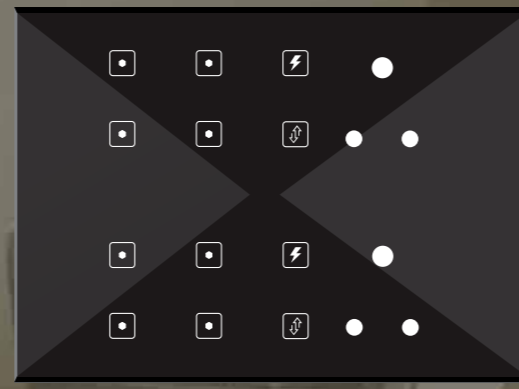

C6SR
5 ONE WAY SWITCH + 1 TWO WAY SWITCH
MRP. ₹ 200

C8S
5 ONE WAY SWITCH + 1 TWO WAY SWITCH
MRP. ₹ 200

C6SR
5 ONE WAY SWITCH + 1 TWO WAY SWITCH
MRP. ₹ 200

AVAILABLE IN GLOSSY

HELIX GLOSSY / COLOUR

8 MODULE

N2S2W
5 ONE WAY SWITCH
+ 1 TWO WAY SWITCH
MRP. ₹ 200

N2S2W
5 ONE WAY SWITCH
+ 1 TWO WAY SWITCH
MRP. ₹ 200

N2S2W
5 ONE WAY SWITCH + 1 TWO WAY SWITCH
MRP. ₹ 200

N2S2W
5 ONE WAY SWITCH + 1 TWO WAY SWITCH
MRP. ₹ 200