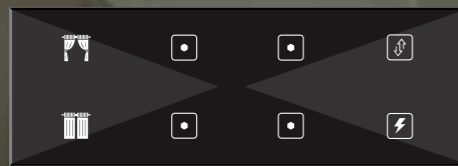

6 MODULE

C6SR
5 ONE WAY SWITCH + 1 TWO WAY SWITCH
MRP. ₹ 200

C8S
5 ONE WAY SWITCH + 1 TWO WAY SWITCH
MRP. ₹ 200

C6SR
5 ONE WAY SWITCH + 1 TWO WAY SWITCH
MRP. ₹ 200

C8S
5 ONE WAY SWITCH + 1 TWO WAY SWITCH
MRP. ₹ 200

C6SR
5 ONE WAY SWITCH + 1 TWO WAY SWITCH
MRP. ₹ 200

C8S
5 ONE WAY SWITCH + 1 TWO WAY SWITCH
MRP. ₹ 200

C6SR
5 ONE WAY SWITCH + 1 TWO WAY SWITCH
MRP. ₹ 200

AVAILABLE IN GLOSSY

HELIX GLOSSY / COLOUR

8 MODULE