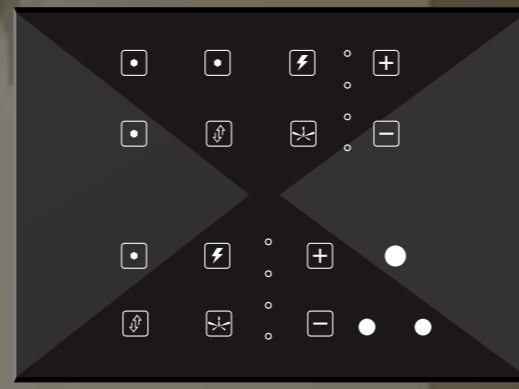

N2S2W
5 ONE WAY SWITCH + 1 TWO WAY SWITCH
MRP. ₹ 200