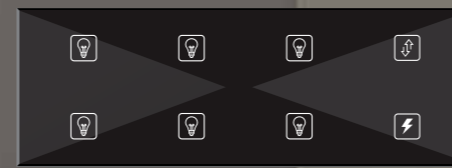

C8S
5 ONE WAY SWITCH + 1 TWO WAY SWITCH
MRP. ₹ 200