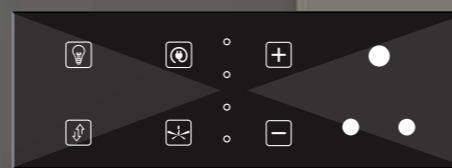

C4SR
5 ONE WAY SWITCH
+ 1 TWO WAY SWITCH
MRP. ₹ 200

6 MODULE

C6SR
5 ONE WAY SWITCH + 1 TWO WAY SWITCH
MRP. ₹ 200

C8S
5 ONE WAY SWITCH + 1 TWO WAY SWITCH
MRP. ₹ 200

C6SR
5 ONE WAY SWITCH + 1 TWO WAY SWITCH
MRP. ₹ 200

C8S
5 ONE WAY SWITCH + 1 TWO WAY SWITCH
MRP. ₹ 200

8 MODULE

C6SRP
5 ONE WAY SWITCH + 1 TWO WAY SWITCH
MRP. ₹ 200

C6SRP
5 ONE WAY SWITCH + 1 TWO WAY SWITCH
MRP. ₹ 200

C6SRP
5 ONE WAY SWITCH + 1 TWO WAY SWITCH
MRP. ₹ 200

C6SRP
5 ONE WAY SWITCH + 1 TWO WAY SWITCH
MRP. ₹ 200

AVAILABLE IN GLOSSY

AVAILABLE IN GLASS

“UPGRADE
YOUR
SPACE
WITH
SMART
LIVING”

HomiQ
Smart Living, Simplified.

HELIX GLOSSY / COLOUR

2 MODULE

N2S2W
5 ONE WAY SWITCH
+ 1 TWO WAY SWITCH
MRP. ₹ 200