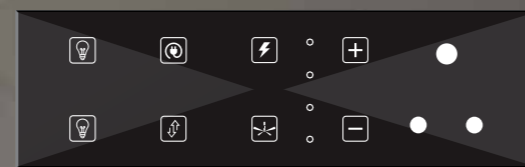

C4SR
5 ONE WAY SWITCH
+ 1 TWO WAY SWITCH
MRP. ₹ 200

6 MODULE

C6SR
5 ONE WAY SWITCH + 1 TWO WAY SWITCH
MRP. ₹ 200

C8S
5 ONE WAY SWITCH + 1 TWO WAY SWITCH
MRP. ₹ 200

C6SR
5 ONE WAY SWITCH + 1 TWO WAY SWITCH
MRP. ₹ 200

C8S
5 ONE WAY SWITCH + 1 TWO WAY SWITCH
MRP. ₹ 200

8 MODULE

C6SRP
5 ONE WAY SWITCH + 1 TWO WAY SWITCH
MRP. ₹ 200

C6SRP
5 ONE WAY SWITCH + 1 TWO WAY SWITCH
MRP. ₹ 200

C6SRP
5 ONE WAY SWITCH + 1 TWO WAY SWITCH
MRP. ₹ 200

C6SRP
5 ONE WAY SWITCH + 1 TWO WAY SWITCH
MRP. ₹ 200

AVAILABLE IN GLOSSY

AVAILABLE IN GLASS

“UPGRADE
YOUR
SPACE
WITH
SMART
LIVING”

HomiQ
Smart Living, Simplified.

HELIX GLOSSY / COLOUR

2 MODULE

N2S2W
5 ONE WAY SWITCH
+ 1 TWO WAY SWITCH
MRP. ₹ 200