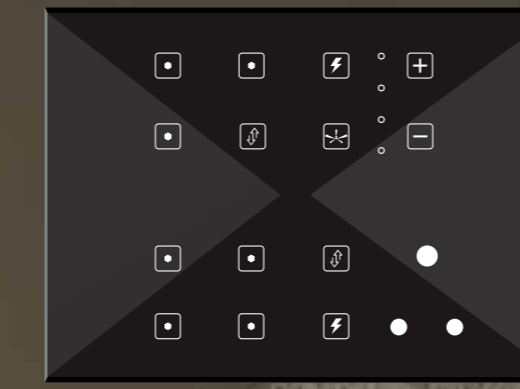

C6SR
5 ONE WAY SWITCH + 1 TWO WAY SWITCH
MRP. ₹ 200

C8S
5 ONE WAY SWITCH + 1 TWO WAY SWITCH
MRP. ₹ 200

C6SR
5 ONE WAY SWITCH + 1 TWO WAY SWITCH
MRP. ₹ 200

AVAILABLE IN GLOSSY

HELIX GLOSSY / COLOUR

8 MODULE

N2S2W
5 ONE WAY SWITCH
+ 1 TWO WAY SWITCH
MRP. ₹ 200

N2S2W
5 ONE WAY SWITCH
+ 1 TWO WAY SWITCH
MRP. ₹ 200

N2S2W
5 ONE WAY SWITCH + 1 TWO WAY SWITCH
MRP. ₹ 200

N2S2W
5 ONE WAY SWITCH + 1 TWO WAY SWITCH
MRP. ₹ 200

N2S2W
5 ONE WAY SWITCH
+ 1 TWO WAY SWITCH
MRP. ₹ 200

N2S2W
5 ONE WAY SWITCH
+ 1 TWO WAY SWITCH
MRP. ₹ 200

N2S2W
5 ONE WAY SWITCH + 1 TWO WAY SWITCH
MRP. ₹ 200

AVAILABLE IN GLOSSY MATTE

HomiQ
Smart Living, Simplified.