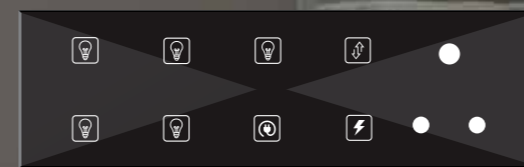

C6SRP
5 ONE WAY SWITCH + 1 TWO WAY SWITCH
MRP. ₹ 200