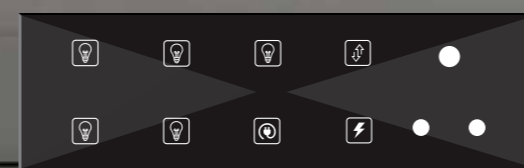

C8S
5 ONE WAY SWITCH + 1 TWO WAY SWITCH
MRP. ₹ 200

8 MODULE

C6SRP
5 ONE WAY SWITCH + 1 TWO WAY SWITCH
MRP. ₹ 200

C6SRP
5 ONE WAY SWITCH + 1 TWO WAY SWITCH
MRP. ₹ 200

C6SRP
5 ONE WAY SWITCH + 1 TWO WAY SWITCH
MRP. ₹ 200

C6SRP
5 ONE WAY SWITCH + 1 TWO WAY SWITCH
MRP. ₹ 200

AVAILABLE IN GLOSSY

AVAILABLE IN GLASS

“UPGRADE
YOUR
SPACE
WITH
SMART
LIVING”

HomiQ
Smart Living, Simplified.

HELIX GLOSSY / COLOUR

2 MODULE

N2S2W
5 ONE WAY SWITCH
+ 1 TWO WAY SWITCH
MRP. ₹ 200