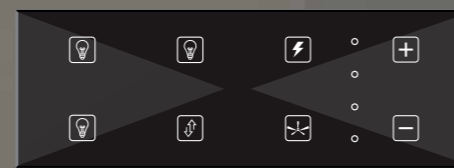

6 MODULE

C6SR
5 ONE WAY SWITCH + 1 TWO WAY SWITCH
MRP. ₹ 200