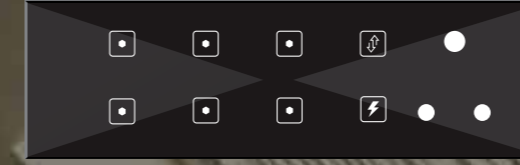

C6SR
5 ONE WAY SWITCH + 1 TWO WAY SWITCH
MRP. ₹ 200

C8S
5 ONE WAY SWITCH + 1 TWO WAY SWITCH
MRP. ₹ 200

C6SR
5 ONE WAY SWITCH + 1 TWO WAY SWITCH
MRP. ₹ 200

AVAILABLE IN GLOSSY

HELIX GLOSSY / COLOUR

8 MODULE

N2S2W
5 ONE WAY SWITCH
+ 1 TWO WAY SWITCH
MRP. ₹ 200

N2S2W
5 ONE WAY SWITCH
+ 1 TWO WAY SWITCH
MRP. ₹ 200

N2S2W
5 ONE WAY SWITCH + 1 TWO WAY SWITCH
MRP. ₹ 200

N2S2W
5 ONE WAY SWITCH + 1 TWO WAY SWITCH
MRP. ₹ 200

N2S2W
5 ONE WAY SWITCH
+ 1 TWO WAY SWITCH
MRP. ₹ 200

N2S2W
5 ONE WAY SWITCH
+ 1 TWO WAY SWITCH
MRP. ₹ 200

N2S2W
5 ONE WAY SWITCH + 1 TWO WAY SWITCH
MRP. ₹ 200

AVAILABLE IN GLOSSY MATTE

HomiQ
Smart Living, Simplified.