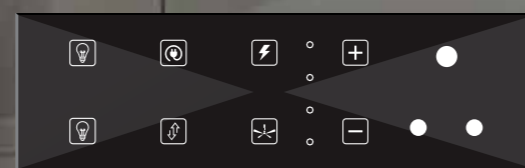

C8S
5 ONE WAY SWITCH + 1 TWO WAY SWITCH
MRP. ₹ 200

8 MODULE

C6SRP
5 ONE WAY SWITCH + 1 TWO WAY SWITCH
MRP. ₹ 200

C6SRP
5 ONE WAY SWITCH + 1 TWO WAY SWITCH
MRP. ₹ 200

C6SRP
5 ONE WAY SWITCH + 1 TWO WAY SWITCH
MRP. ₹ 200

C6SRP
5 ONE WAY SWITCH + 1 TWO WAY SWITCH
MRP. ₹ 200

AVAILABLE IN GLOSSY

AVAILABLE IN GLASS

“UPGRADE
YOUR
SPACE
WITH
SMART
LIVING”

HomiQ
Smart Living, Simplified.

HELIX GLOSSY / COLOUR

2 MODULE

N2S2W
5 ONE WAY SWITCH
+ 1 TWO WAY SWITCH
MRP. ₹ 200