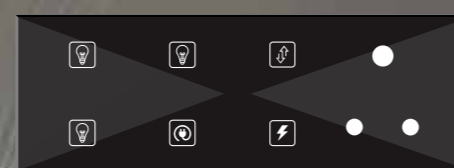

C4SR
5 ONE WAY SWITCH
+ 1 TWO WAY SWITCH
MRP. ₹ 200

6 MODULE

C6SR
5 ONE WAY SWITCH + 1 TWO WAY SWITCH
MRP. ₹ 200

C8S
5 ONE WAY SWITCH + 1 TWO WAY SWITCH
MRP. ₹ 200

C6SR
5 ONE WAY SWITCH + 1 TWO WAY SWITCH
MRP. ₹ 200

C6SRP
5 ONE WAY SWITCH + 1 TWO WAY SWITCH
MRP. ₹ 200

AVAILABLE IN GLOSSY

AVAILABLE IN GLASS

“UPGRADE
YOUR
SPACE
WITH
SMART
LIVING”

HomiQ
Smart Living, Simplified.

HELIX GLOSSY / COLOUR

2 MODULE

N2S2W
5 ONE WAY SWITCH
+ 1 TWO WAY SWITCH
MRP. ₹ 200