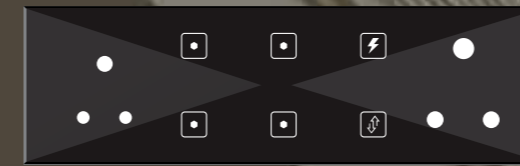

C6SR
5 ONE WAY SWITCH + 1 TWO WAY SWITCH
MRP. ₹ 200

C8S
5 ONE WAY SWITCH + 1 TWO WAY SWITCH
MRP. ₹ 200

C6SR
5 ONE WAY SWITCH + 1 TWO WAY SWITCH
MRP. ₹ 200

AVAILABLE IN GLOSSY

HELIX GLOSSY / COLOUR

8 MODULE

N2S2W
5 ONE WAY SWITCH
+ 1 TWO WAY SWITCH
MRP. ₹ 200

N2S2W
5 ONE WAY SWITCH
+ 1 TWO WAY SWITCH
MRP. ₹ 200

N2S2W
5 ONE WAY SWITCH + 1 TWO WAY SWITCH
MRP. ₹ 200

N2S2W
5 ONE WAY SWITCH + 1 TWO WAY SWITCH
MRP. ₹ 200

N2S2W
5 ONE WAY SWITCH
+ 1 TWO WAY SWITCH
MRP. ₹ 200

N2S2W
5 ONE WAY SWITCH
+ 1 TWO WAY SWITCH
MRP. ₹ 200

N2S2W
5 ONE WAY SWITCH + 1 TWO WAY SWITCH
MRP. ₹ 200

AVAILABLE IN GLOSSY MATTE

HomiQ
Smart Living, Simplified.