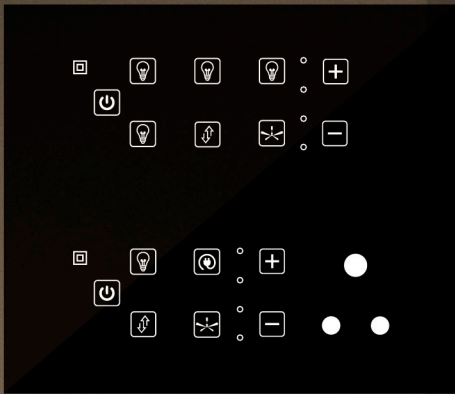

H10S2RP

2 MASTERSWITCH + 6 ONE WAY SWITCH
+ 2 TWO WAY SWITCH
+ 2 FAN SWITCH + 2 REGULATOR + PLUG
MRP. ₹ 27,000/-