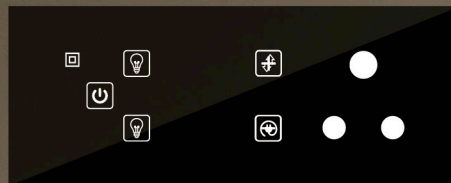

H4SP
1 MASTERSWITCH + 3 ONE WAY SWITCH
+ 1 TWO WAY SWITCH + PLUG
MRP. ₹ **12,500/-**