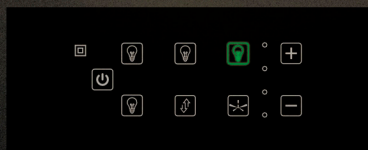

MANUFACTURER

HomiQ ELECTRICALS

4/B Swami Gunatit Nagar Society

Near Rupali Naher Bhatar Road, Surat 395001

Phone : 86557 11838 | 86557 11840 | 79773 50150

email : homiqelectricals@gmail.com

web : homiqelectricals.com

MADE WITH LOVE IN INDIA