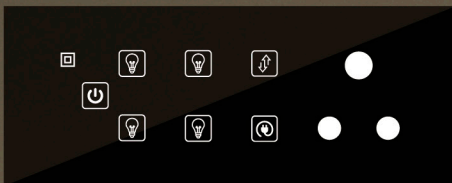

H6SP
1 MASTERSWITCH + 5 ONE WAY SWITCH
+ 1 TWO WAY SWITCH + PLUG
MRP. ₹ **13,000/-**