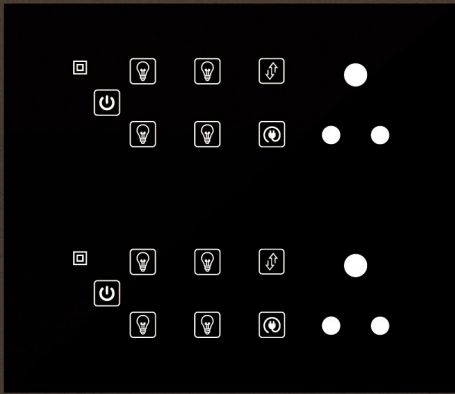

HELIX GLOSSY / COLOUR

AVAILABLE IN GLOSSY MATTE

12 MODULE

H12S2P

2 MASTERSWITCH + 10 ONE WAY SWITCH
+ 2 TWO WAY SWITCH + 2 PLUG
MRP. ₹ 26,000/-