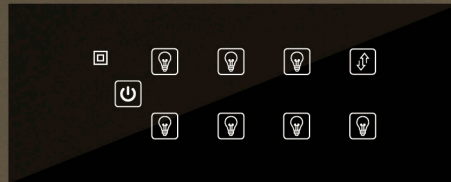

H8S
1 MASTERSWITCH
+ 7 ONE WAY SWITCH
+ 1 TWO WAY SWITCH
MRP. ₹ **14,000/-**