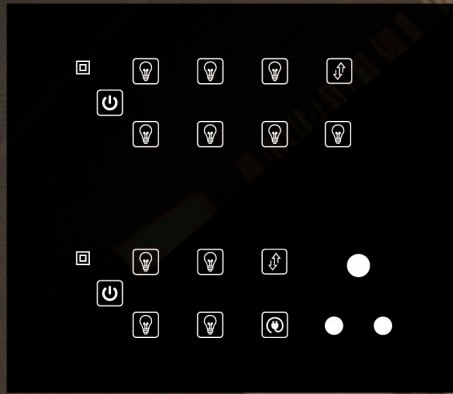

H14SP

2 MASTERSWITCH + 12 ONE WAY SWITCH
+ 2 TWO WAY SWITCH + PLUG
MRP. ₹ 27,000/-