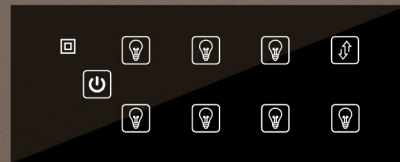

N8S

1 MASTER SWITCH
+ 7 ONE WAY SWITCH
+ 1 TWO WAY SWITCH
MRP. ₹ **10,800/-**