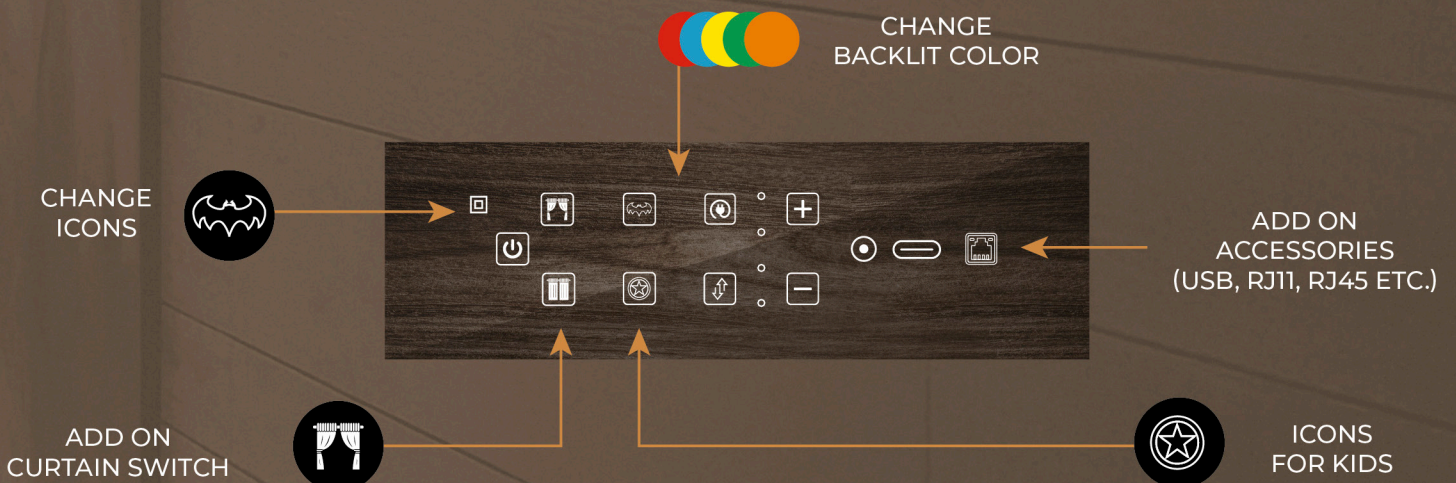

# FEATURES

WATER  
RESISTANT

HIGH LOAD  
COMPATIBLE

SURGE  
PROTECTION

MASTER CONTROL

SLEEP MODE

SCHEDULING

SHOCKPROOF

MULTIPLE SCENE  
CONTROL

MULTIPLE USER  
MOBILE APP

CHILD/GUEST  
LOCK

TWO - WAY  
PROVISION

EASY  
TO INSTALL

MEMORY  
RECALL ON/OFF

## CUSTOM

MAKE YOUR OWN SWITCH BOARD

ICON

COLOR

ACCESSORIES

TOUCH

REMOTE

MOBILE